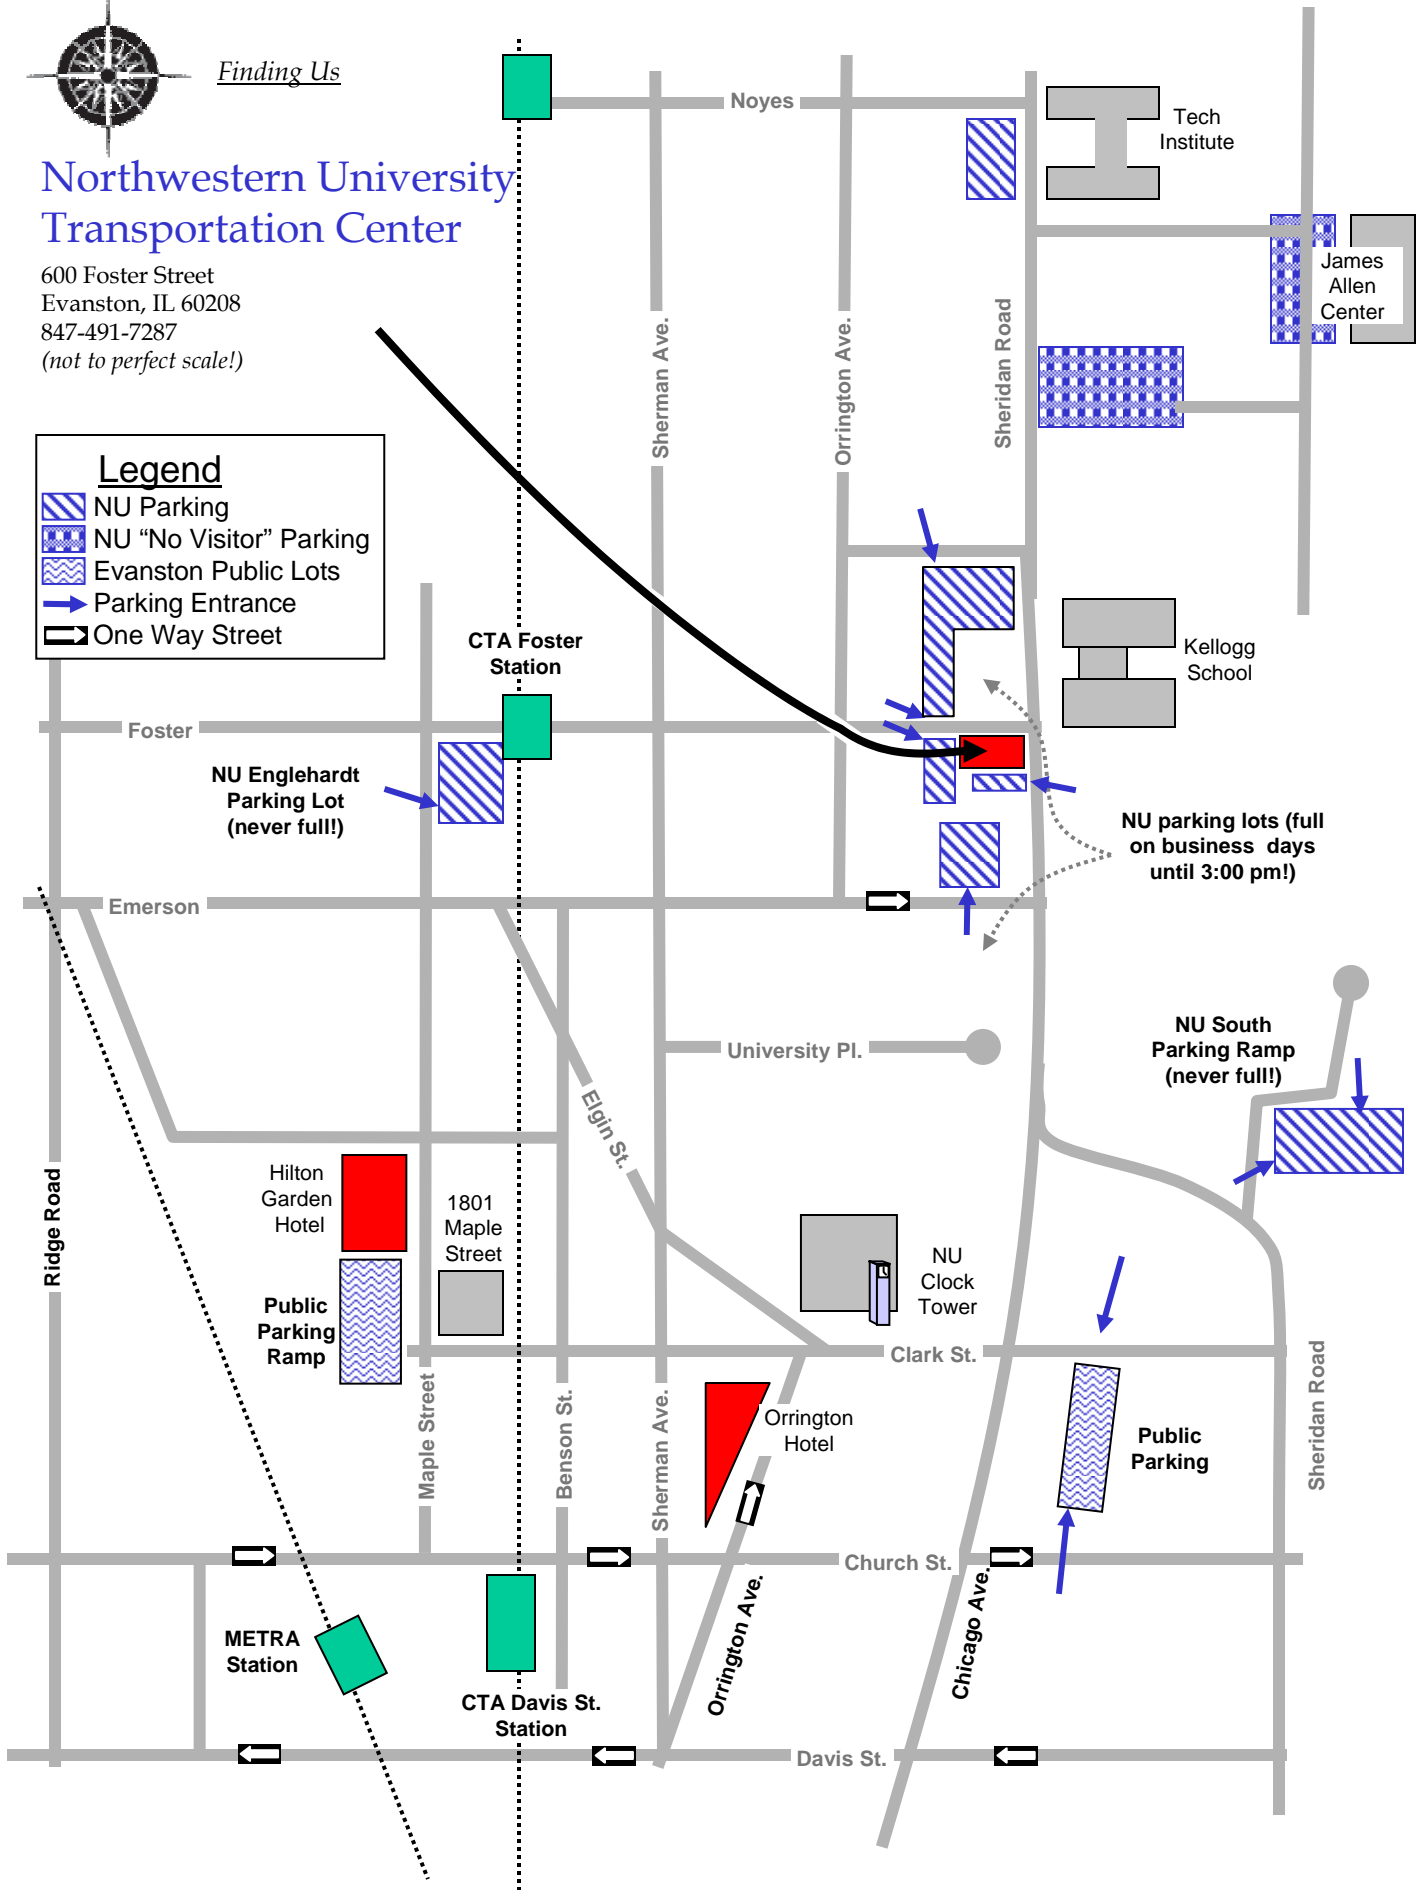

# Northwestern University Transportation Center

600 Foster Street  
Evanston, IL 60208  
847-491-7287  
*(not to perfect scale!)*

**Legend**

-  NU Parking
-  NU "No Visitor" Parking
-  Evanston Public Lots
-  Parking Entrance
-  One Way Street

CTA Foster Station

NU Englehardt Parking Lot (never full!)

NU parking lots (full on business days until 3:00 pm!)

NU South Parking Ramp (never full!)

Hilton Garden Hotel

Public Parking Ramp

1801 Maple Street

NU Clock Tower

Orrington Hotel

Public Parking

METRA Station

CTA Davis St. Station

Davis St.